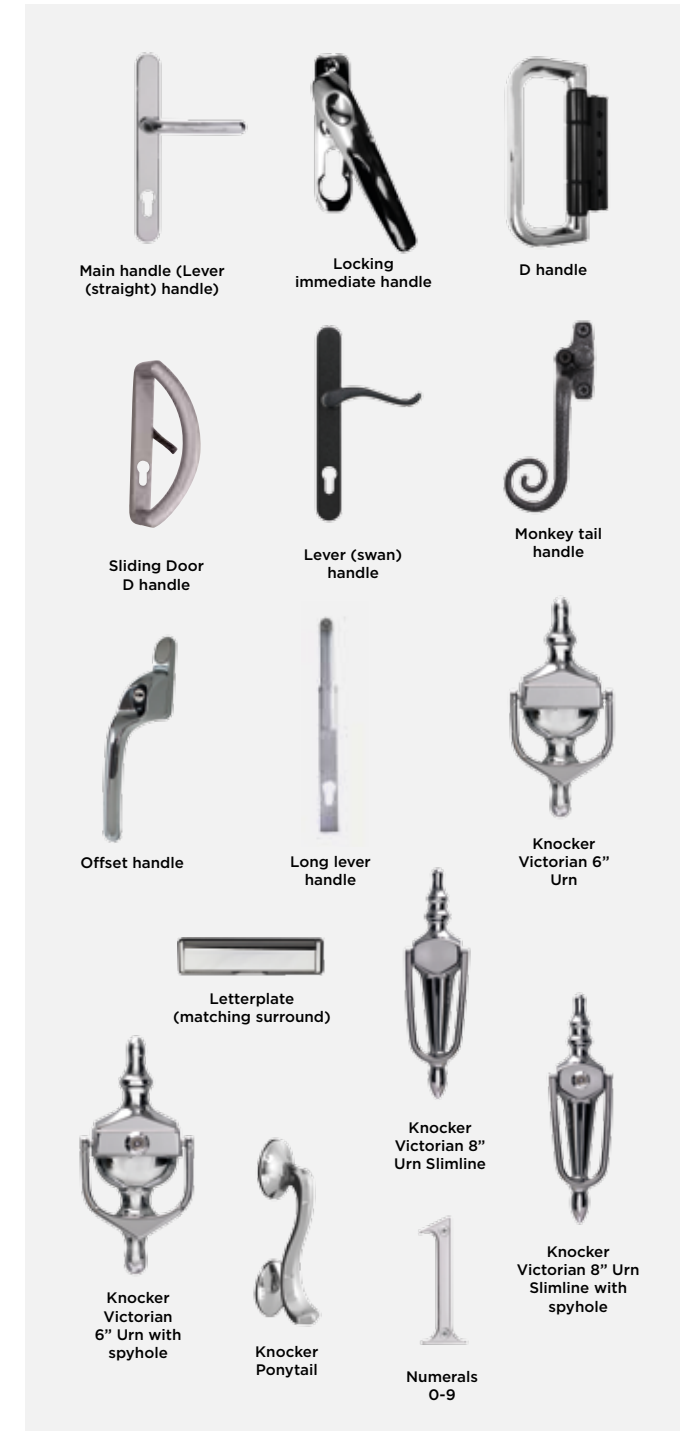

All handles and accessories have been tested to ensure high standards of endurance and functionality.

		White	Black	Grey	Graphite	
BI-FOLDING DOORS	Main handle (Lever (straight) handle)		✓	✓	✓	✓
	Intermediate handle		✓	✓	✓	
	D handle		✓	✓	✓	
	Magnetic catch		✓	✓	✓	
	Trickle vents		✓	✓	✓	
SLIDING PATIO DOORS	Long lever handle		✓	✓	✓	
	Sliding Door D Handle		✓	✓	✓	
CASEMENT WINDOWS	Offset handle		✓	✓	✓	✓
	Monkey tail handle					
COMPOSITE, ENTRANCE & FRENCH DOORS	Lever (straight) handle		✓	✓		✓
	Lever (swan) handle					
	Letterplate (black ABS surround)		✓	✓		
	Letterplate (matching surround)		✓	✓		✓
	Knocker Victorian 6" Urn		✓	✓		✓
	Knocker Victorian 6" Urn with spyhole		✓	✓		✓
	Knocker Victorian 8" Urn Slimline		✓	✓		✓
	Knocker Victorian 8" Urn Slimline with spyhole		✓	✓		✓
	Knocker Ponytail		✓	✓		✓
Numerals 0-9			✓		✓	

A range of locking cylinders are available to give enhanced security. Please speak to your REAL Retailer for details.

*silver anodised SAA

LOCKS

REAL Aluminium doors that have more than one lock will only require one key to operate all of them (this is called 'keyed alike'). Separate doors will have unique keys unless specified. When specifying a high-security key system (3 Star System), all keys will be unique. For further details, please speak to your REAL Retailer.

Chrome	Satin Silver	Polished Gold	Antique Black
✓	✓	✓	
✓			
✓			
✓			
	✓		
	✓*		
	✓		
✓	✓	✓	
			✓
✓	✓	✓	
✓	✓	✓	✓
✓	✓	✓	✓
✓	✓	✓	
✓	✓	✓	✓
✓	✓	✓	✓

Antique black range