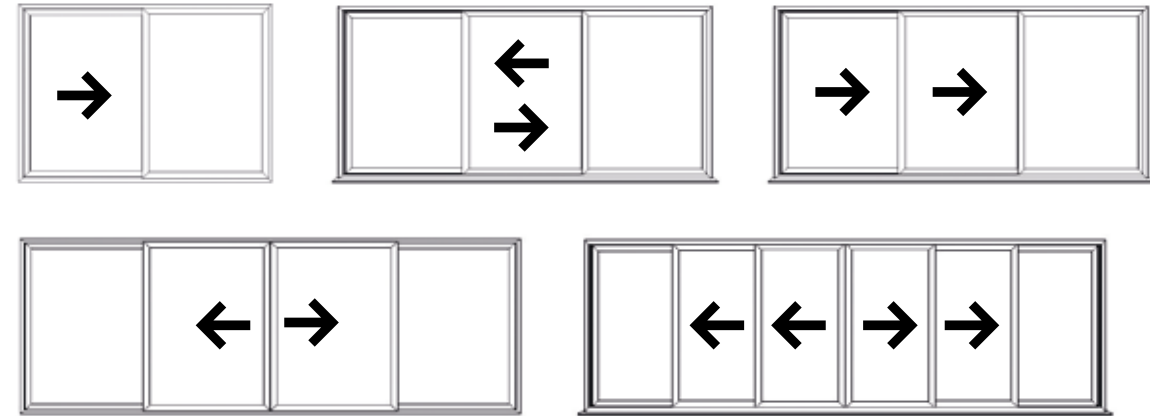

System	Smart Architectural Aluminium - Visoglide Plus
Finish	Polyester powder coated
U Value	up to 1.5 w/m²k using a suitable triple-glazed unit
Security	Multi-point locking plus individual keeps
Frame depth	99mm or 126mm double track 165.5mm or 182.5mm triple track
Max sash weight	200kg
Max sash height	2500mm
Max sash width	Within above limitations
Glazing	28mm double- or triple-glazed or 36mm triple-glazed
Track	Double or triple dependent on configuration

Available colours:

White Black Grey Grey on White