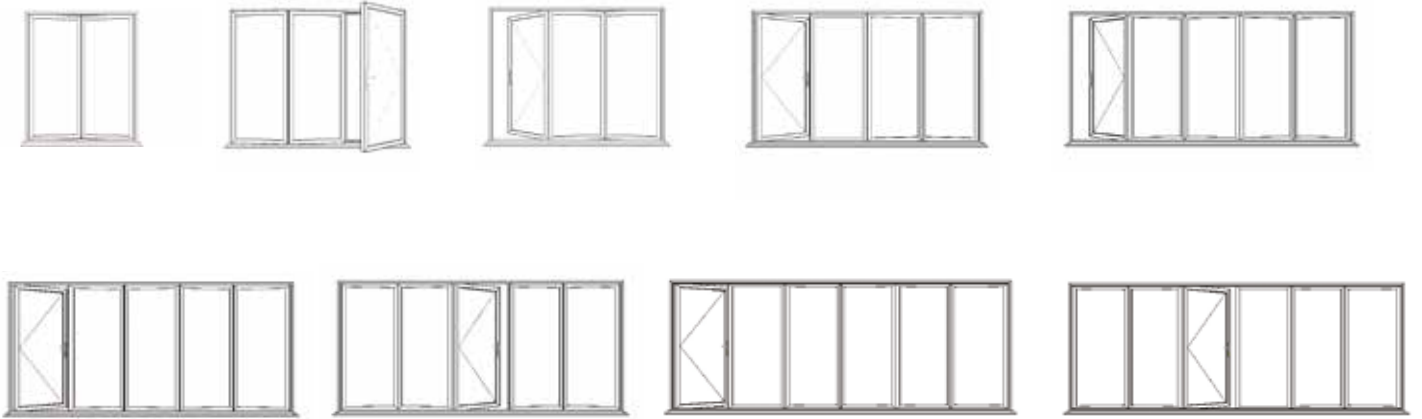

SPECIFICATION

Bi-folding doors offer a choice of opening configurations to suit any application. Choose to fold the sashes internally or externally, place the opening at the side so the sashes all fold one way, at one end, to create a single entrance door for easy access, or in the middle to give the option of a double door.

Configuration examples: