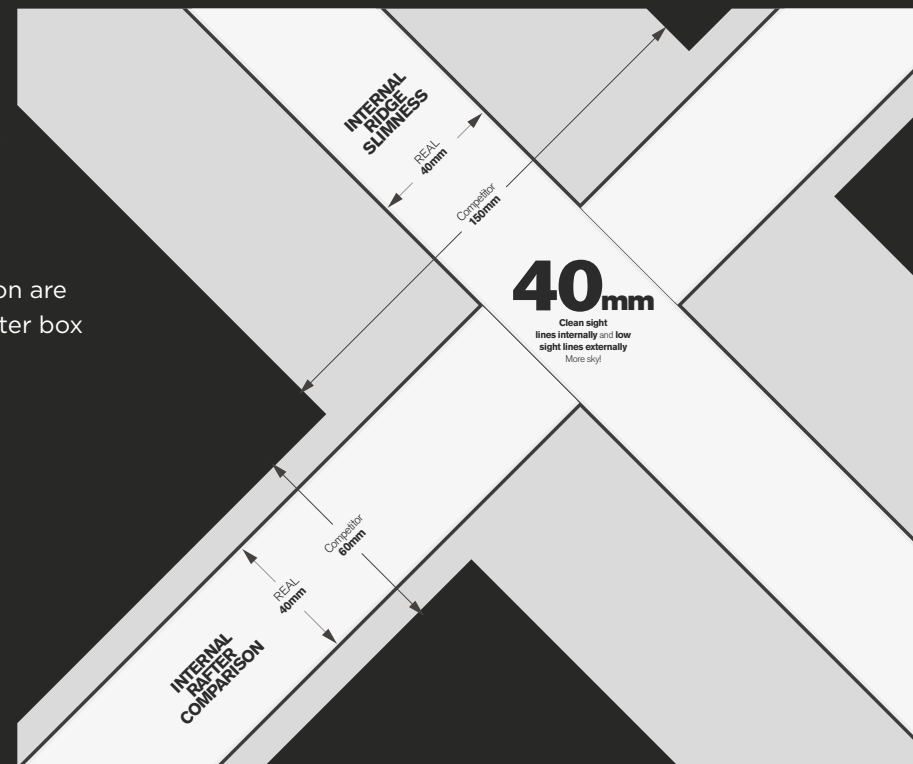

GLAZED ROOFS

Whether replacing an existing roof or building a new extension, a REAL Aluminium Glazed Roof is a great way to bring natural light into a room.

The REAL Aluminium Lantern Roof offers exceptional benefits unmatched by any other roof on the market.

The clean, sharp lines with minimum intrusion are possible thanks to the super-slim 40mm rafter box profile and no boss or hood.

Key benefits

- The UK's most thermally efficient aluminium roof system**
- The UK's strongest roof system**
- Minimalist modern design with ultra-low sightlines
- Ideal for orangeries
- Clean low sightlines externally
- Aluminium external caps

SPECIFICATION

System	REAL Lanterns
Finish	Polyester powder coated
U Value (rafter)	Up to 1.5 w/m²k (double-glazed) Up to 0.95 w/m²k (triple-glazed)
Rafter width	40mm
Ridge width	40mm
Roof pitch	25 degrees
Tie bars (dependent on design)	Up to 2500mm wide - no tie bar Up to 3800mm wide - hidden Up to 5000mm - box
Glazing	24mm double or 44mm triple-glazed*

*Roof vents only available on double-glazed roofs

Roof vents

Single roof vents have been designed to match the roof's ultra-slim appearance and are ideally positioned for ventilation.

Double roof vents are more commonly seen on older, traditional conservatories. The roof vent is capable of spanning a width of up to 1600mm. Both roof vents can be supplied with either a manual opener or an electric remote/switch opener.

System	REAL Flat Rooflight
Finish	Polyester powder coated
U Value (glazing & frame)	1.3 w/m²k (double-glazed)
U Value (glazing)	1.0 w/m²k (double-glazed)
Glazing	6mm/16mm gas/6mm low e
Minimum Size	400 x 400
Maximum Size	1200 x 2500, 1400 x 2000, 3000 x 1000
Maximum Square Size	1400 x 1400

Available colours: